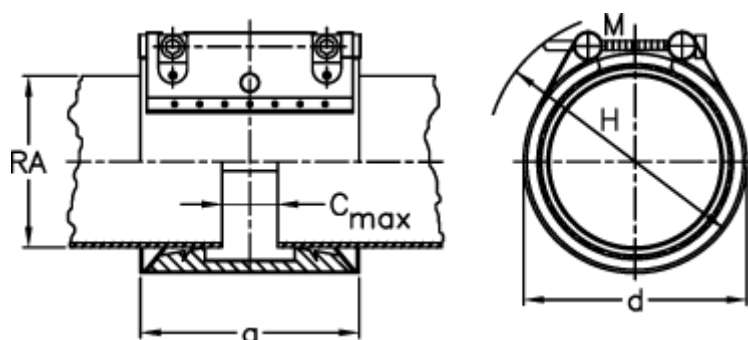

Article number: 025798600108

Description: Norma Connect pipe coupling
GRIP E W5 Ø=108,0 NBR, 16 bar

Measures

a	= 98
C max with insertion band	= 25
d	= 130
H	= 150
M (screw)	= M10
Nominal pressure (bar)	= 16
RA	= 108
RA min-RA max	= 106,9-109,1

Weight a piece = 1.7